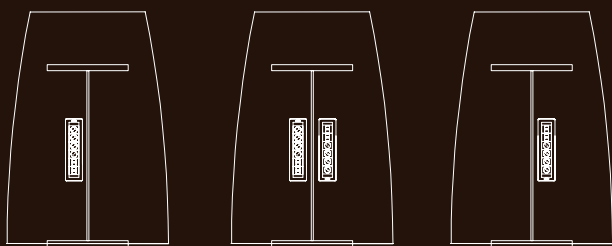

PRESS AND TURN

MEDIAPORT ARRANGEMENT

Strong colors of anthracite and chestnut intensify the sophistication of STATUS.  
Dark colors mark out the classic and traditional values while bringing a bit of mystery.

The colors of walnut and Canadian oak warm up an area. They add light and enlarge the space, providing it with an atmosphere of delicacy. They bring peace and harmony as well.

MEDIAPORT ARRANGEMENT

STATUS is the classic office furniture adapted to the new trends and needs dictated by the development of new technologies. Both desks and conference tables have discreetly built in mediaports. Elegance goes hand in hand with the utility.

MEDIAPORT ARRANGEMENT

PRESS AND TURN

The collection is completed by additional elements, making your office feel complete. Containers, cabinets and conference tables are specially designed to create a perfectly composed integrity.