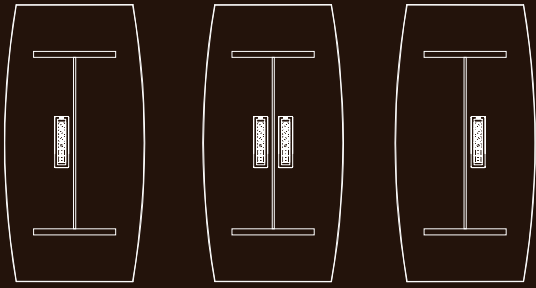

MEDIAPORT ARRANGEMENT