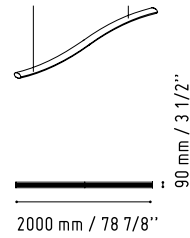

LINEA

LIN40L

MM-PU x 3 +
MM-ON x 3 +
MM-PO x 3

SNA20

- 117 - WHITE GLASS
- 67 - WHITE PASTEL

- CUZ13 - RED
- CUZ12 - GREY

- WHITE GLOSS