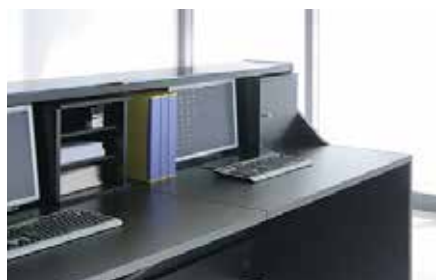

- 116 - BLACK GLASS
- 08 - BLACK

- 08 - BLACK TAMBOUR
- 08 - BLACK

- CUZ2A - VIOLET
- CUZ12 - GREY

- BLACK GLOSS