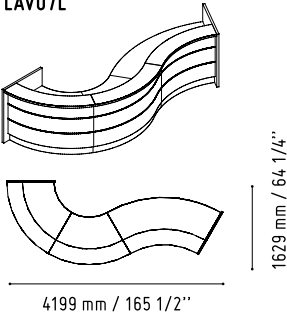

Due to a wide range of available elements the shape of the Valde reception desk can be configured in various forms — from a circle through an arch to angular and simple blocks. It allows to arrange even small reception rooms without any problems.

LAV07L