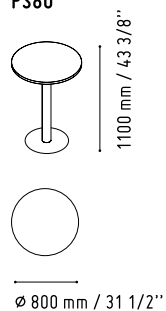

- 31 - CANADIAN OAK
- 73 - HIGH GLOSS WHITE
- 67 - WHITE PASTEL

PS80