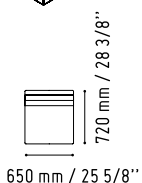

- CUZ2A - VIOLET
- CUZ12 - GREY