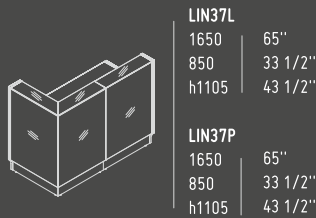

LINEA

AVAILABLE COLOURS

08 - BLACK

26 - ALUMINIUM
SATINATO

67 - WHITE
PASTEL

124 - SILVER
GLASS

134 - DARK
TURQUOISE GLASS

135 - YELLOW
GLASS

136 - FUCHSIA
GLASS

116 - BLACK
GLASS

117 - WHITE
GLASS