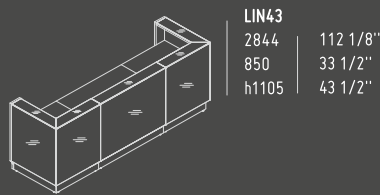

LINEA

AVAILABLE COLOURS

08 - BLACK

26 - ALUMINIUM
SATINATO

67 - WHITE
PASTEL

124 - SILVER
GLASS

134 - DARK
TURQUOISE GLASS

135 - YELLOW
GLASS

136 - FUCHSIA
GLASS

116 - BLACK
GLASS

117 - WHITE
GLASS