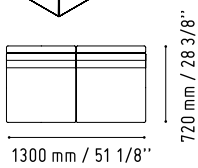

117 - WHITE GLASS
67 - WHITE PASTEL

MM-PU x 2 +
MM-ON x 2 +
MM-PO x 2