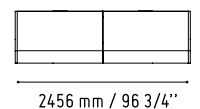

50-51

Linea turn your attention with its style and elegance.
LED light installed at the bottom of the desk adds the sophisticated style and gives you the impression that the room is bigger.

LIN25

824 mm / 32 1/2"