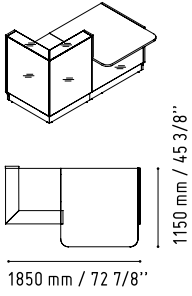

LIN29L

- 136 - FUCHSIA GLASS
- 26 - ALUMINIUM SATINATO

- 30 - WHITE TAMBOUR
- 67 - WHITE PASTEL

- INDYWIDUAL
- CUZ12 - GREY

- CUZ12 - GREY