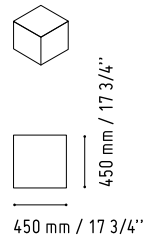

MM-PM

- 136 - FUCHSIA GLASS
- 26 - ALUMINIUM SATINATO

- 30 - WHITE TAMBOUR
- 67 - WHITE PASTEL

- INDYWIDUAL
- CUZ12 - GREY

- CUZ12 - GREY