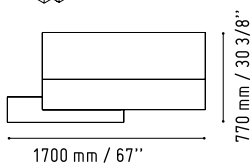

RGBW LED

ORGANIC

LOG12PG

67 - WHITE PASTEL

117 - WHITE GLASS
67 - WHITE PASTEL

CUZ1L - GREEN
CUZ12 - GREY

WHITE GLOSS