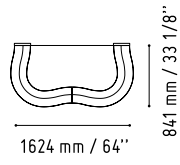

LUV22

- 80 - HIGH GLOSS GREEN
- 67 - WHITE PASTEL

WAVE

LUV49L

- 73 - HIGH GLOSS WHITE
- 67 - WHITE PASTEL

mini WAVE