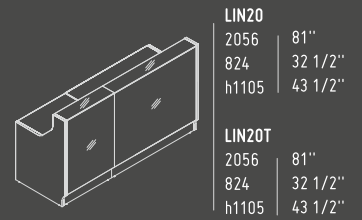

LINEA

AVAILABLE COLOURS

08 - BLACK

26 - ALUMINIUM
SATINATO

67 - WHITE
PASTEL

124 - SILVER
GLASS

134 - DARK
TURQUOISE GLASS

135 - YELLOW
GLASS

136 - FUCHSIA
GLASS

116 - BLACK
GLASS

117 - WHITE
GLASS