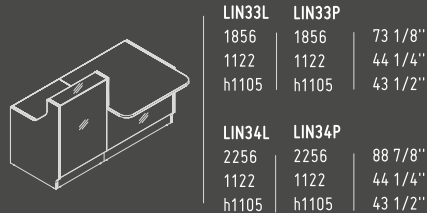

LINEA

AVAILABLE COLOURS

08 - BLACK

26 - ALUMINIUM
SATINATO

67 - WHITE
PASTEL

124 - SILVER
GLASS

134 - DARK
TURQUOISE GLASS

135 - YELLOW
GLASS

136 - FUCHSIA
GLASS

116 - BLACK
GLASS

117 - WHITE
GLASS