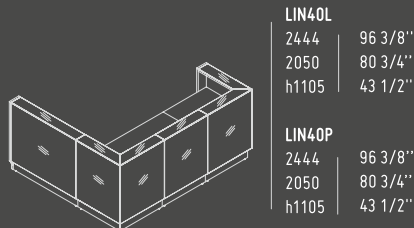

LINEA

AVAILABLE COLOURS

08 - BLACK

26 - ALUMINIUM
SATINATO

67 - WHITE
PASTEL

124 - SILVER
GLASS

134 - DARK
TURQUOISE GLASS

135 - YELLOW
GLASS

136 - FUCHSIA
GLASS

116 - BLACK
GLASS

117 - WHITE
GLASS