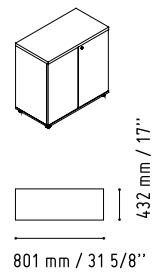

A2104HZ

- 124 - SILVER GLASS
- 26 - ALUMINIUM SATINATO

- 148 - HIGH GLOSS GREY
- 67 - WHITE PASTEL