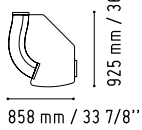

WAVE

LUV49L

- 73 - HIGH GLOSS WHITE
- 67 - WHITE PASTEL