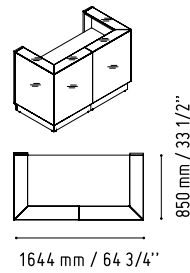

It is detail that makes a good design.
Little elements adding character and the quality of materials they are made of. Front and top elements are made of glass, while the corners are decorated with noble stainless steel.

LIN36

A2104HZ

- 124 - SILVER GLASS
- 26 - ALUMINIUM SATINATO

- 148 - HIGH GLOSS GREY
- 67 - WHITE PASTEL