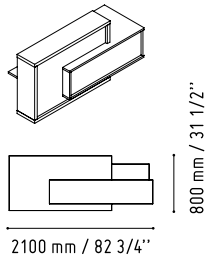

LF10

- 34 - CHESTNUT
- 73 - HIGH GLOSS WHITE