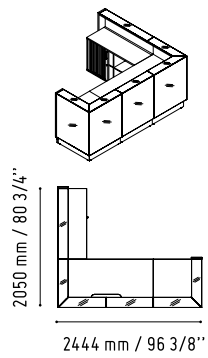

90 mm / 3 1/2"

WHITE GLOSS

LIN35P

1150 mm / 45 3/8"

2650 mm / 104 3/8"

- 117 - WHITE GLASS
- 67 - WHITE PASTEL

SSL15

590 mm / 23 1/4"

1500 mm / 59 1/8"

- WHITE GLOSS

IM21S

432 mm / 17"

1334 mm / 52 5/8"

- 117 - WHITE GLASS
- 67 - WHITE PASTEL

LINEA

LIN40L