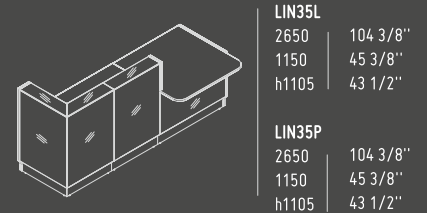

LINEA

AVAILABLE COLOURS

08 - BLACK

26 - ALUMINIUM
SATINATO

67 - WHITE
PASTEL

124 - SILVER
GLASS

134 - DARK
TURQUOISE GLASS

135 - YELLOW
GLASS

136 - FUCHSIA
GLASS

116 - BLACK
GLASS

117 - WHITE
GLASS