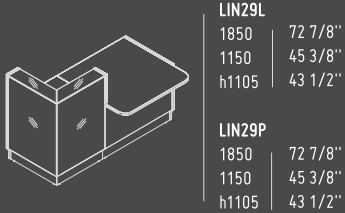

LINEA

AVAILABLE COLOURS

08 - BLACK

26 - ALUMINIUM
SATINATO

67 - WHITE
PASTEL

124 - SILVER
GLASS

134 - DARK
TURQUOISE GLASS

135 - YELLOW
GLASS

136 - FUCHSIA
GLASS

116 - BLACK
GLASS

117 - WHITE
GLASS