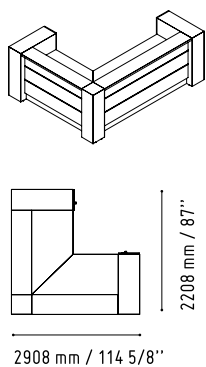

LAV17L

- 81 - HIGH GLOSS BURGUNDY
- 148 - HIGH GLOSS GREY
- 67 - WHITE PASTEL