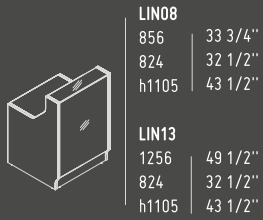

LINEA

AVAILABLE COLOURS

08 - BLACK

26 - ALUMINIUM
SATINATO

67 - WHITE
PASTEL

124 - SILVER
GLASS

134 - DARK
TURQUOISE GLASS

135 - YELLOW
GLASS

136 - FUCHSIA
GLASS

116 - BLACK
GLASS

117 - WHITE
GLASS