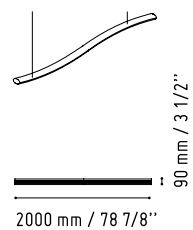

VALDE

- 34 - CHESTNUT
- 148 - HIGH GLOSS GREY
- 26 - ALUMINUM SATINATO

- WHITE GLOSS

- 31 - CANADIAN OAK
- 73 - HIGH GLOSS WHITE
- 67 - WHITE PASTEL

- $\varnothing$ 800 mm / 31 1/2"