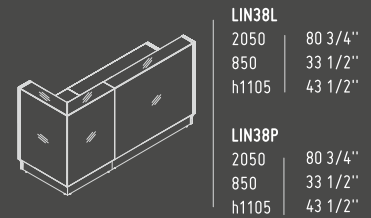

LINEA

AVAILABLE COLOURS

08 - BLACK

26 - ALUMINIUM
SATINATO

67 - WHITE
PASTEL

124 - SILVER
GLASS

134 - DARK
TURQUOISE GLASS

135 - YELLOW
GLASS

136 - FUCHSIA
GLASS

116 - BLACK
GLASS

117 - WHITE
GLASS