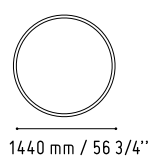

- BLACK GLOSS