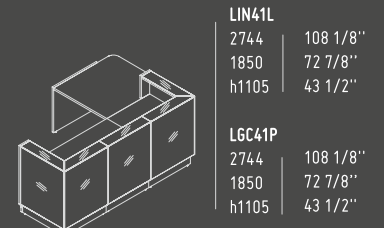

LINEA

AVAILABLE COLOURS

08 - BLACK

26 - ALUMINIUM
SATINATO

67 - WHITE
PASTEL

124 - SILVER
GLASS

134 - DARK
TURQUOISE GLASS

135 - YELLOW
GLASS

136 - FUCHSIA
GLASS

116 - BLACK
GLASS

117 - WHITE
GLASS