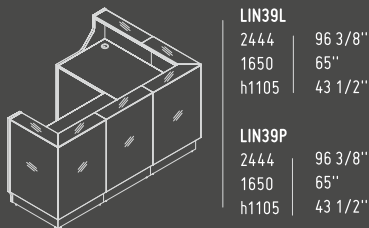

LINEA

AVAILABLE COLOURS

08 - BLACK

26 - ALUMINIUM
SATINATO

67 - WHITE
PASTEL

124 - SILVER
GLASS

134 - DARK
TURQUOISE GLASS

135 - YELLOW
GLASS

136 - FUCHSIA
GLASS

116 - BLACK
GLASS

117 - WHITE
GLASS