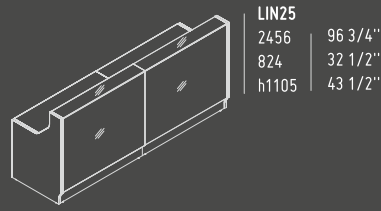

LINEA

AVAILABLE COLOURS

08 - BLACK

26 - ALUMINIUM
SATINATO

67 - WHITE
PASTEL

124 - SILVER
GLASS

134 - DARK
TURQUOISE GLASS

135 - YELLOW
GLASS

136 - FUCHSIA
GLASS

116 - BLACK
GLASS

117 - WHITE
GLASS