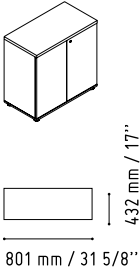

A2104HZ

- 148 - HIGH GLOSS GREY
- 67 - WHITE PASTEL