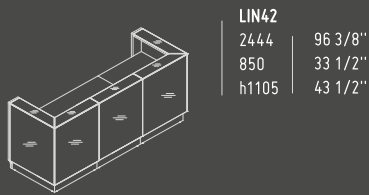

LINEA

AVAILABLE COLOURS

08 - BLACK

26 - ALUMINIUM
SATINATO

67 - WHITE
PASTEL

124 - SILVER
GLASS

134 - DARK
TURQUOISE GLASS

135 - YELLOW
GLASS

136 - FUCHSIA
GLASS

116 - BLACK
GLASS

117 - WHITE
GLASS