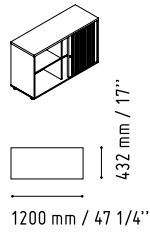

A2L06

- 136 - FUCHSIA GLASS
- 26 - ALUMINIUM SATINATO

- 30 - WHITE TAMBOUR
- 67 - WHITE PASTEL

- INDYWIDUAL
- CUZ12 - GREY

- CUZ12 - GREY