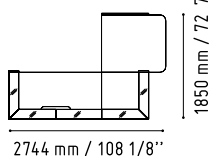

- 116 - BLACK GLASS
- 08 - BLACK