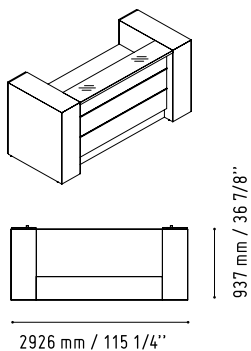

VALDE

LAV03L