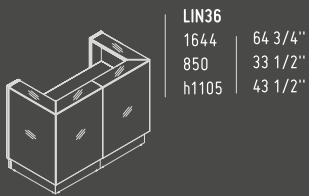

LINEA

AVAILABLE COLOURS

08 - BLACK

26 - ALUMINIUM
SATINATO

67 - WHITE
PASTEL

124 - SILVER
GLASS

134 - DARK
TURQUOISE GLASS

135 - YELLOW
GLASS

136 - FUCHSIA
GLASS

116 - BLACK
GLASS

117 - WHITE
GLASS