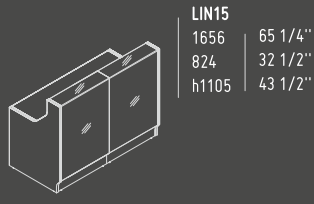

LINEA

AVAILABLE COLOURS

08 - BLACK

26 - ALUMINIUM
SATINATO

67 - WHITE
PASTEL

124 - SILVER
GLASS

134 - DARK
TURQUOISE GLASS

135 - YELLOW
GLASS

136 - FUCHSIA
GLASS

116 - BLACK
GLASS

117 - WHITE
GLASS