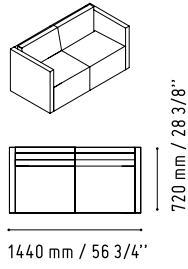

MM-2N

- 136 - FUCHSIA GLASS
- 26 - ALUMINIUM SATINATO

- 30 - WHITE TAMBOUR
- 67 - WHITE PASTEL

- INDYWIDUAL
- CUZ12 - GREY

- CUZ12 - GREY