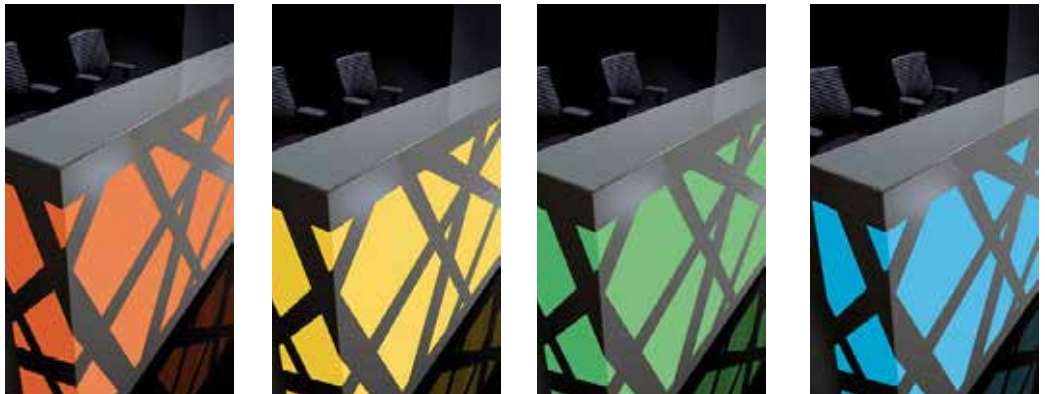

REMOTE CONTROL

RGBW LED lighting steered with a remote control allows to regulate the intensity and the color of light automatically. Pressing one button changes the color of the reception desk and allows to light the counter in accordance with the selected program with monotonous or pulsating rhythmical colors.

LZ646

880 mm / 34 5/8"

2200 mm / 86 3/4"

67 - WHITE PASTEL